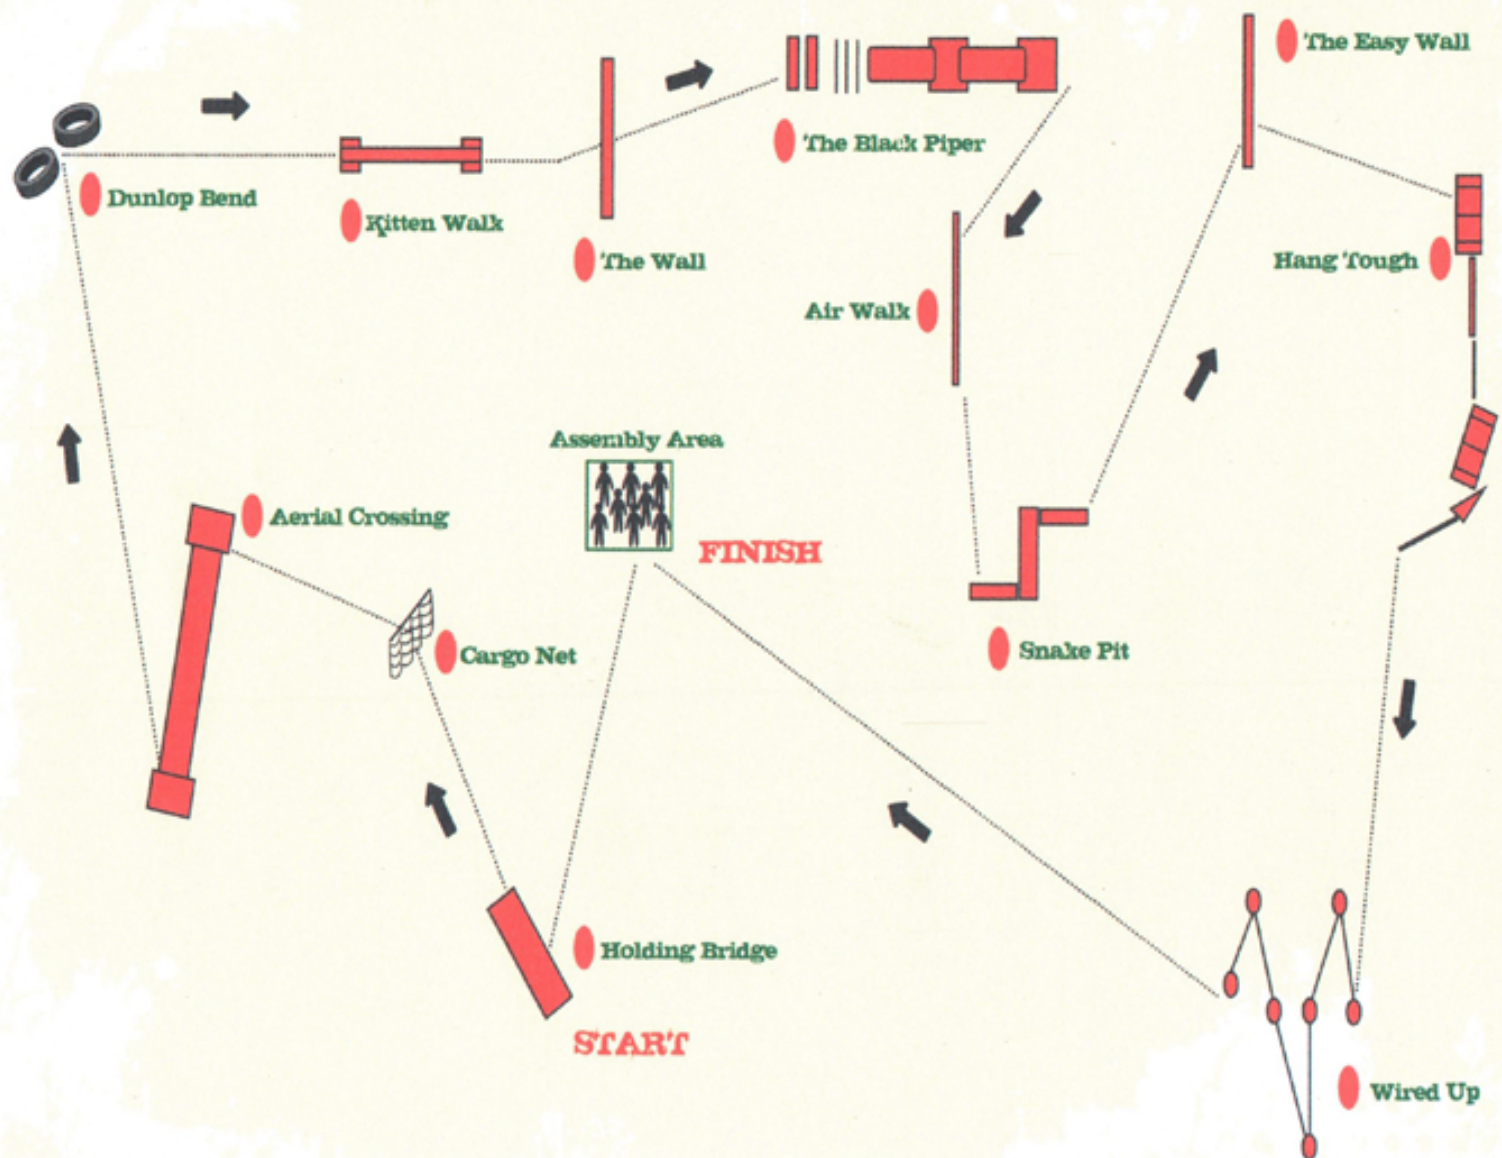

CHALLENGE VALLEY OBSTACLE COURSE

Eumeralla
SCOUT CAMP

- All children must be supervised by an adult / leader
- All rubbish **MUST** be removed
- **NO** bikes allowed
- **ONE PERSON** at a time on each obstacle.

It is the responsibility of the user/leader to identify any safety issues associated with this course and to actively assist the group.

DISCLAIMER:

This facility may be dangerous if used by inexperienced persons. Persons using obstacle course do so at their own risk and accept that they waive and forgo any legal right they may otherwise have against Eumeralla Scout Camp.